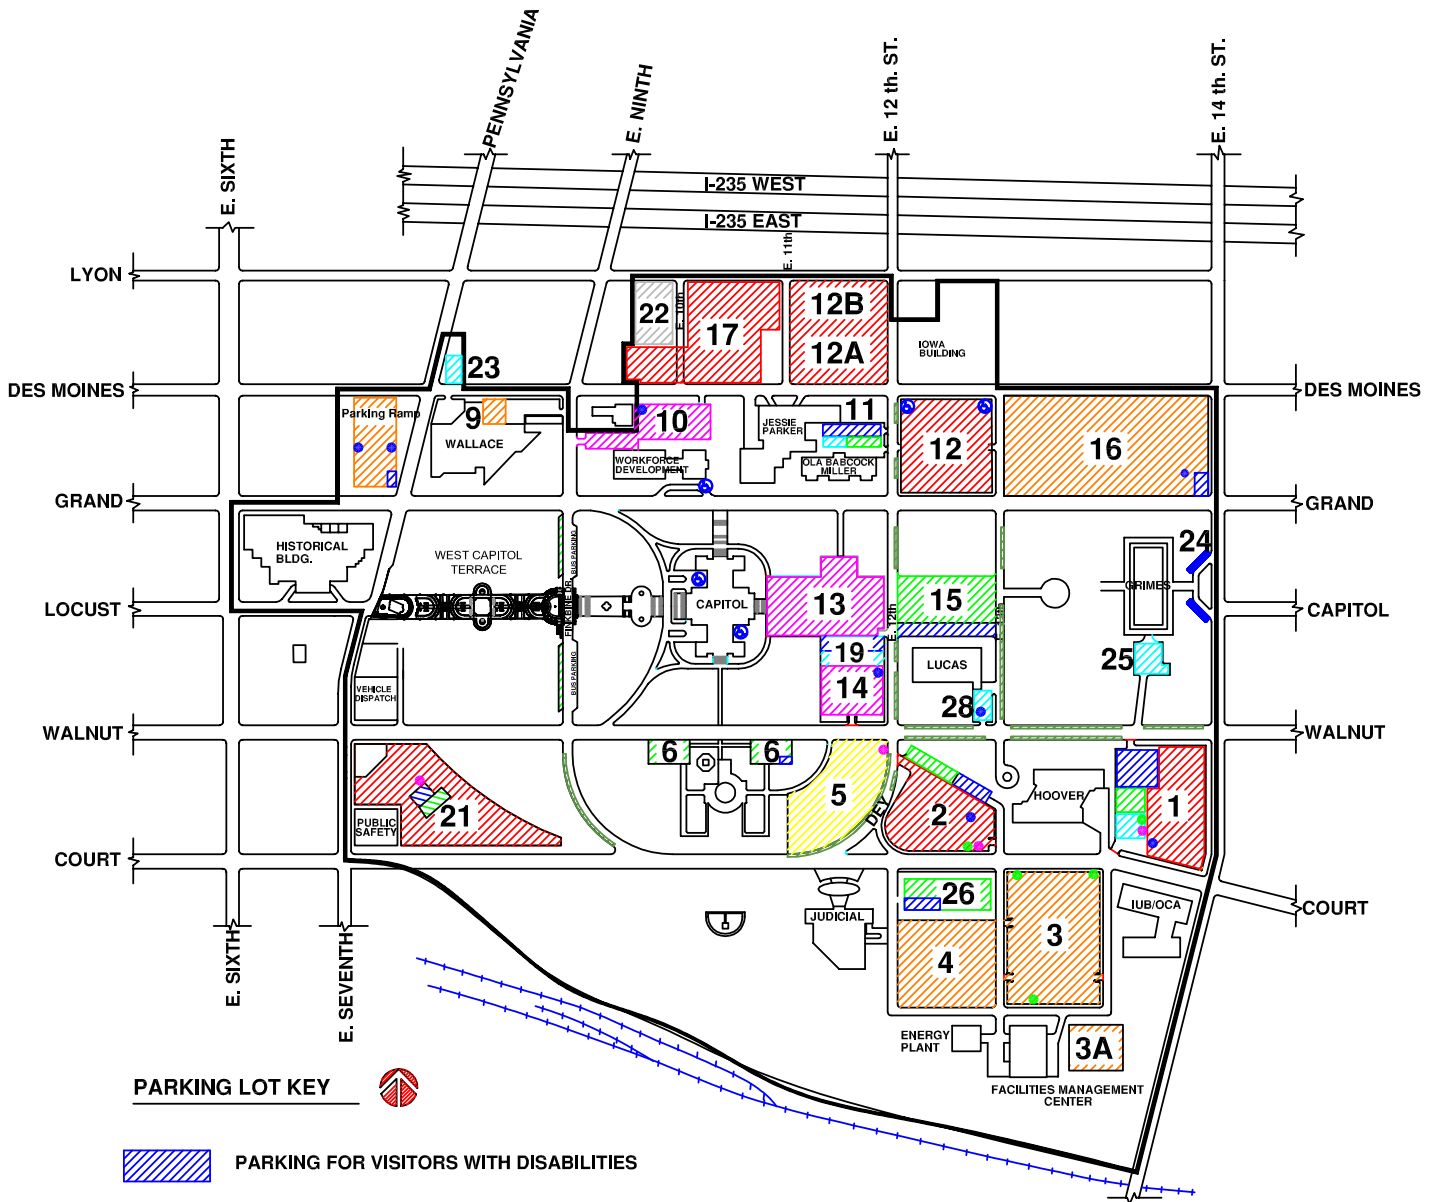

# IOWA CAPITOL COMPLEX

ADDITIONAL ACCESSIBLE PARKING IS ALSO LOCATED IN EMPLOYEE AND VISITOR LOTS.  
 PRINTED JANUARY 4, 2012